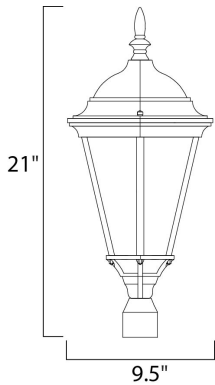

PRODUCT DESCRIPTION

Westlake is a transitional style from Maxim Lighting International in Black, Rust Patina, Empire Bronze, or White finish.

MEASUREMENTS

DIMENSION : 9.5" L x 9.5" W x 21" H
 HANGING WEIGHT : 4.2 lb